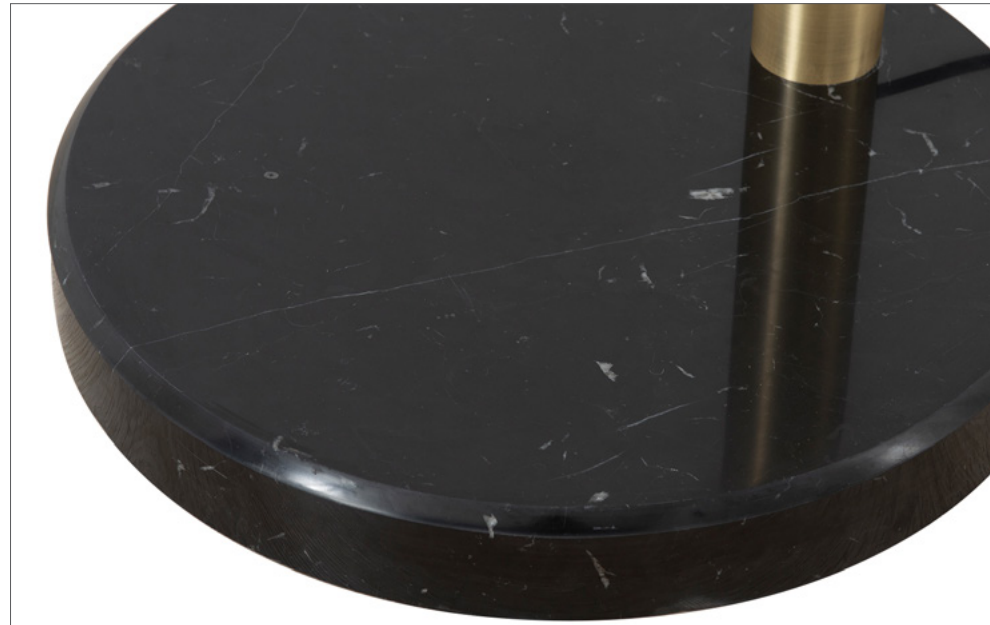

WABI - SABI

The perfection of imperfection

NOVA of California celebrates the unique qualities of natural materials and handcraft. Variations in marble, hand-applied gold-leaf, natural mineral mica, hand-stitched woven fabrics and wood grains are inherent and add to the charm and authenticity of our products. These natural imperfections are not defects but are rather a testament to their individuality.

Hand-Applied Gold-Leaf

Natural Marble

Solid Woods

Bone Porcelain

Natural Mineral Mica

Hand-Stitched Woven Fabrics